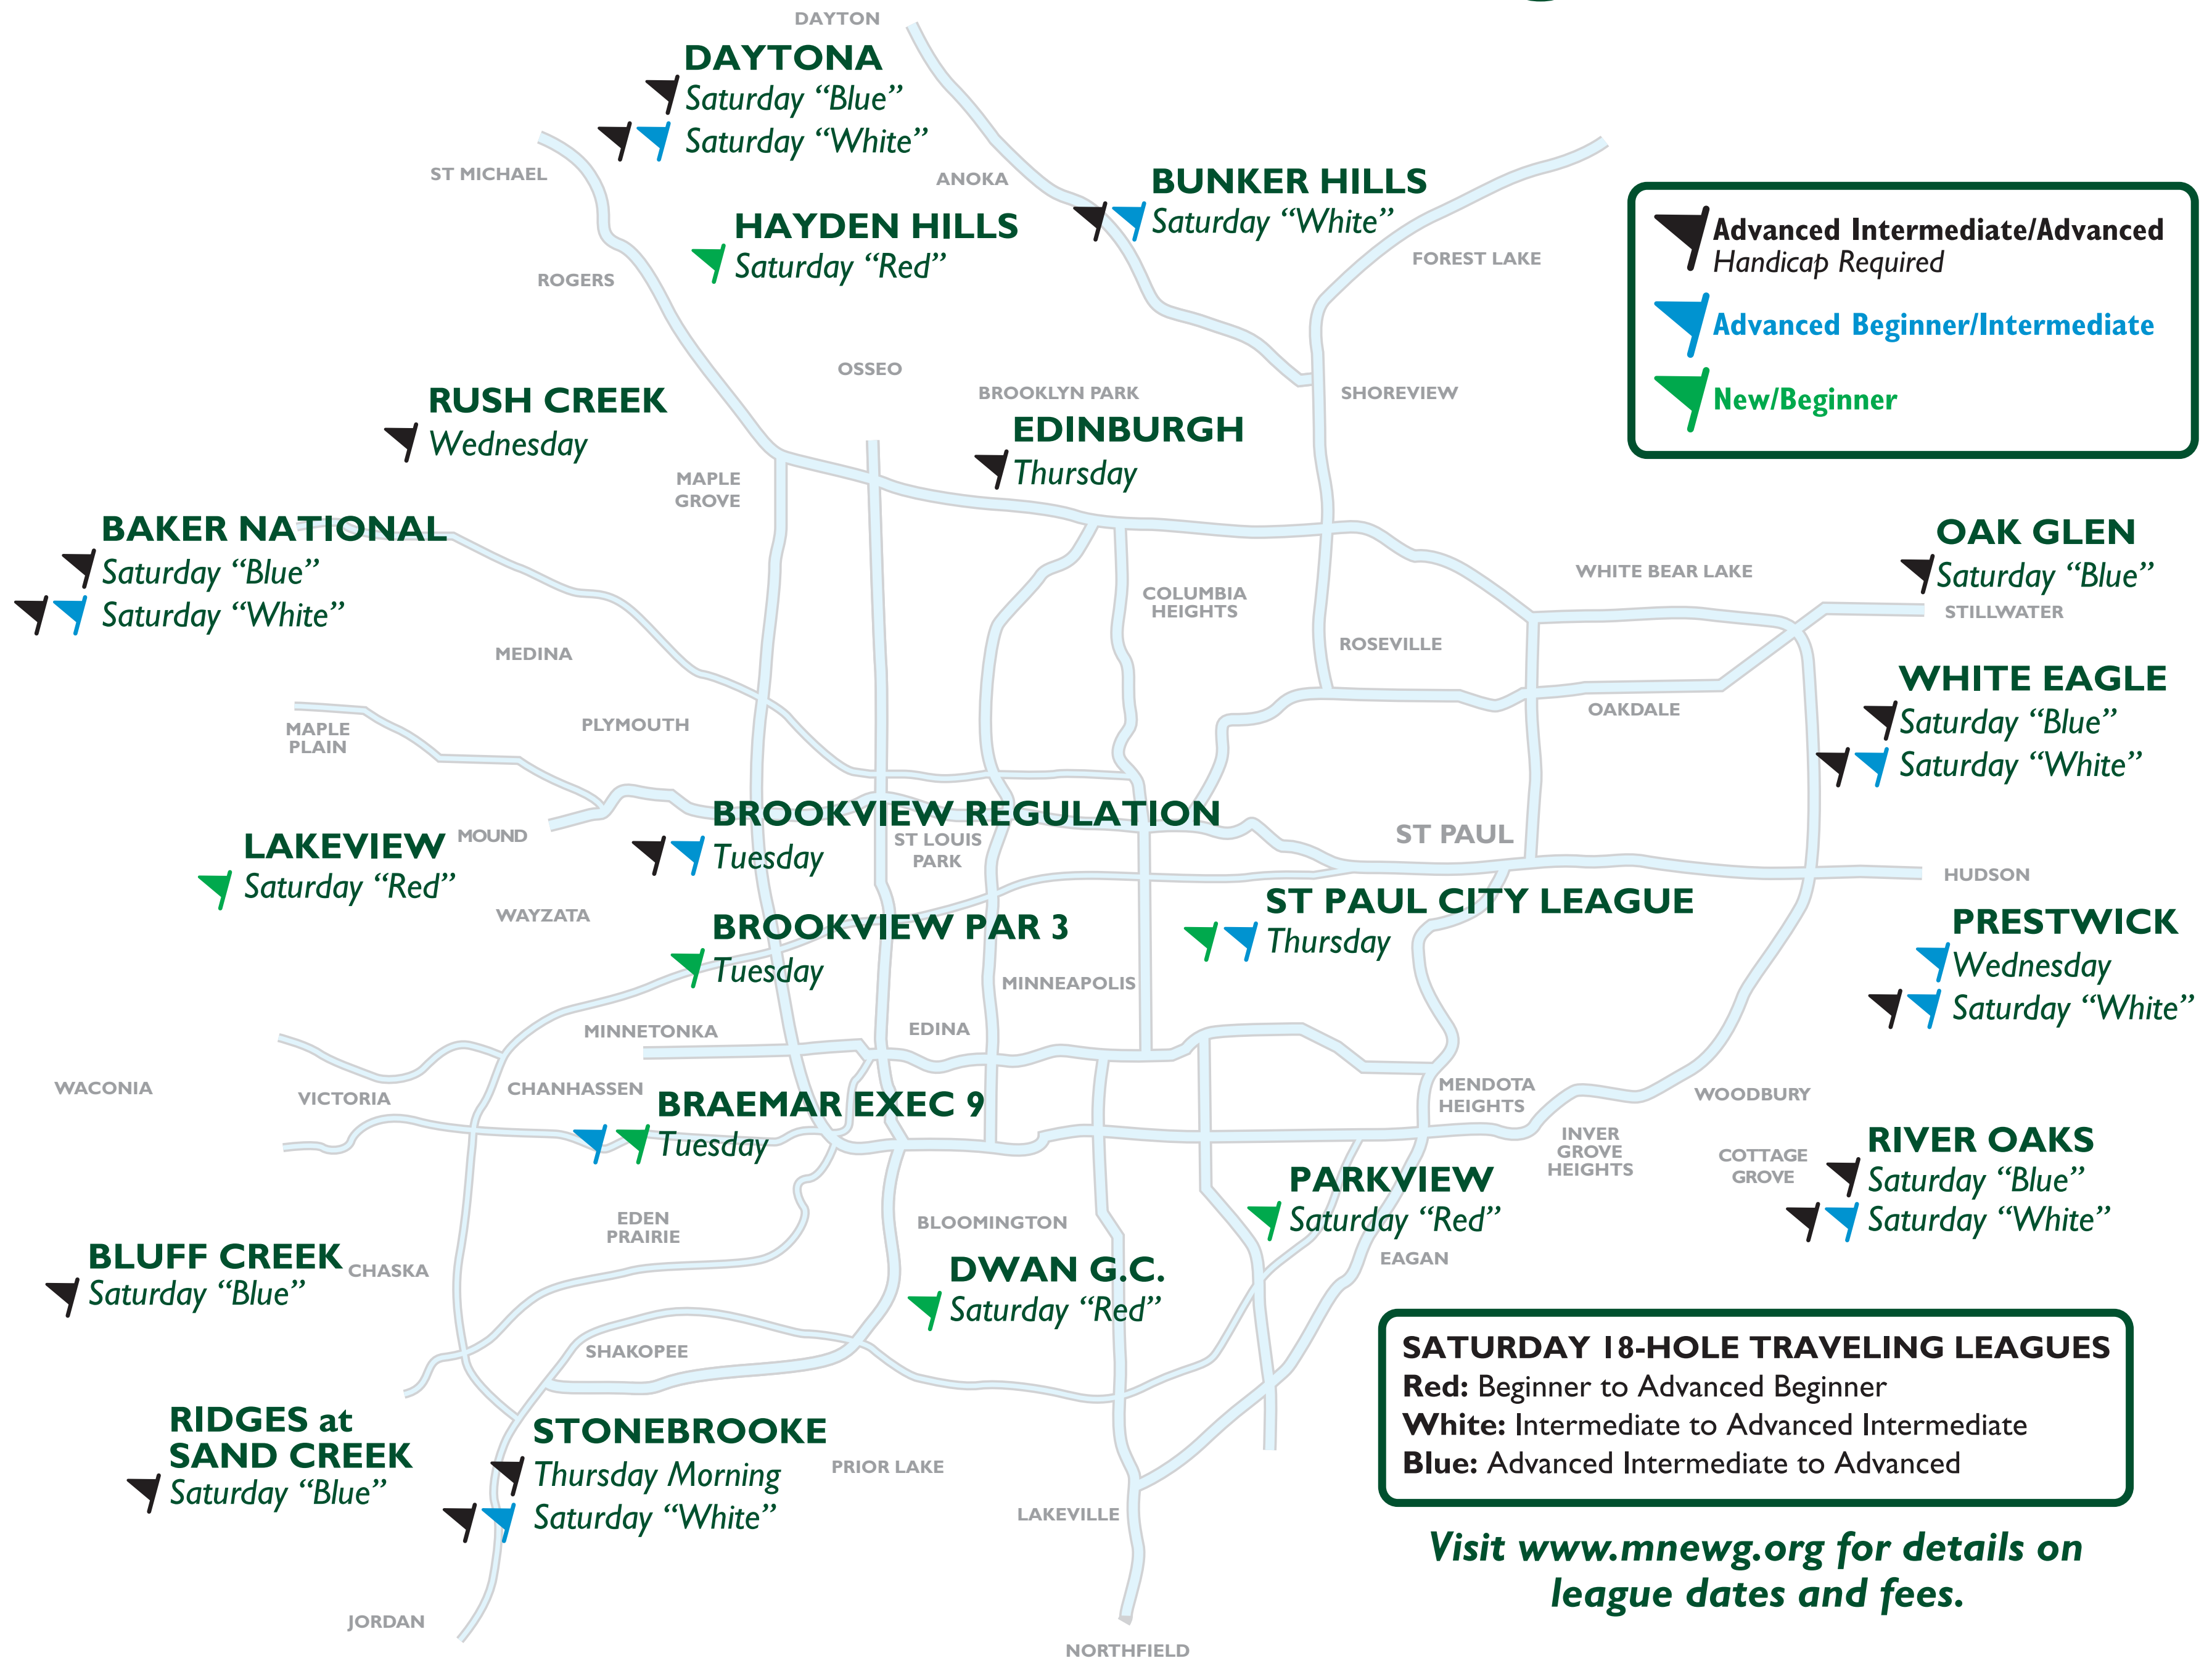

# 2012 MN Metro EWGA League Locations

Advanced Intermediate/Advanced Handicap Required  
 Advanced Beginner/Intermediate  
 New/Beginner

**SATURDAY 18-HOLE TRAVELING LEAGUES**  
**Red:** Beginner to Advanced Beginner  
**White:** Intermediate to Advanced Intermediate  
**Blue:** Advanced Intermediate to Advanced